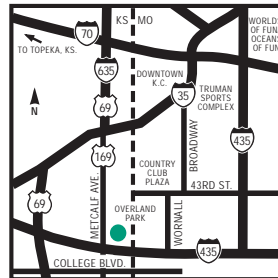

### OUR HOTEL

The Embassy Suites Kansas City - Overland Park hotel is nestled in the heart of the south Kansas City business district, just one mile from Corporate Woods Business Park and just 1/2 mile from the Sprint Nextel Operations Headquarters in Kansas. Located just off of I-435 and Metcalf the Embassy Suites Kansas City - Overland Park hotel offers easy access to all areas.

### HOW TO GET HERE

From the North / Airport - Take I-29 North to I-435 South to I-435 East, Exit on Metcalf (Exit 79). Turn left on Metcalf and the hotel is on the right side. \*\*From the South / Wichita- Take I-35 North to I-435 East and exit at Metcalf (Exit 79). Turn left and the hotel is on the right. \*\*From the East / St. Louis - Take I-70 West to I-470 West to I-435 West and exit at Metcalf (Exit 79). Turn right and the hotel is on the right. \*\*From the West/ Topeka- Take I-70 East TO I-435 East and exit at Metcalf (Exit 79). Turn left and the hotel is on the right.

### WHAT TO DO AND WHERE TO GO

You're in the right place to do business when you stay at the Embassy Suites Kansas City hotel. We're in the heart of the city's southern business district, just one mile from Corporate Woods Business Park and half a mile from Sprint Nextel's operations headquarters. Some of Kansas City's wonderful attractions include the Truman Sports Complex, the Riverboat Casinos and Oceans of Fun theme park - so it's not all about business. Kansas City likes to have fun, too, which means our Kansas City hotel is in the ideal location for guests to work and play.

### POINTS OF INTEREST (continued)

Johnson County Cultural Ctr  
Jogging track  
Kansas Speedway  
Missouri River Queen  
Science City at Union Station  
Kansas City International Airport  
Legends at Village West  
Leawood Town Center Shopping  
Royals Stadium  
Midland Theatre  
downtown Kansas City  
Heritage Park Golf Course  
[\[click to view more...\]](#)