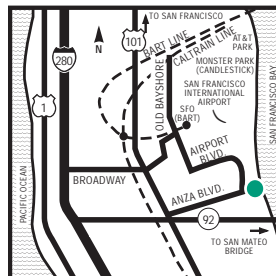

EMBASSY SUITES
HOTELS®

Embassy Suites San Francisco Airport - Burlingame

150 Anza Boulevard, Burlingame, California, United States 94010
Tel: 1-650-342-4600, Fax: 1-650-343-8137

OUR HOTEL

Discover the beautiful Embassy Suites San Francisco Airport – Burlingame hotel, right on the San Francisco Bay! Only two miles from the San Francisco International Airport - SFO and Bay Area Rapid Transit - BART; our hotel is located in Burlingame, CA directly on the beautiful San Francisco Bay.

HOW TO GET HERE

Complimentary Airport Shuttle to & from SFO runs every 20 minutes from 4AM to 11:40PM. *FROM BAY BRIDGE, SAN FRANCISCO, SAN FRANCISCO INTERNATIONAL AIRPORT & MILLBRAE BART STATION (NORTH) - Take US 101 South, exit Burlingame/Broadway, follow sign to US 101 over pass, turn right on Old Bayshore, left on Airport Blvd left turn on Anza Blvd.

WHAT TO DO AND WHERE TO GO

Located directly on San Francisco Bay, 2 miles south of San Francisco International Airport-SFO and Bay Area Rapid Transit - BART. This full service upscale all-suite hotel is just minutes from Coyote Creek Golf Club, Monster Park - home of the San Francisco 49ers, AT&T; Park - home of the San Francisco Giants, Downtown San Francisco, the San Francisco Financial District, Moscone Convention Center, Union Square, Chinatown, the Golden Gate Bridge, Fisherman's Wharf and Alcatraz. The campus of Stanford University, San Jose/Silicon Valley, Napa Valley, and Monterey Bay CA are all just a short drive away.

POINTS OF INTEREST

- Napa Valley
- Golden Gate Bridge
- Burlingame Museum - Pez
- Memorabilia
- Coyote Point Museum
- Monterey/Carmel
- BART Station
- [\[click to view more...\]](#)

[MAKE A RESERVATION](#)