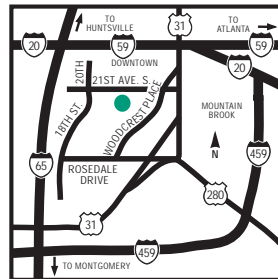

### HOW TO GET HERE

From Atlanta: (I-20/59) follow I-20/59 to Exit 126A. Follow Hwy 31 South approximately 2 1/2 miles to the 21st Avenue South Exit (stay in right hand lane because 21st Ave South comes up suddenly). Go straight through the light at the end of the ramp and up the hill. The hotel will be on your right. From Tuscaloosa: (I-20/59) follow I-20/59 to Exit 126A (which is Hwy 31 South). Follow Hwy 31 South approximately 2 1/2 miles to the 21st Avenue South Exit (stay in the right hand lane because 21st Ave South comes up suddenly). Go straight through the light at the end of the ramp and up the hill. The hotel will be on the right.

### POINTS OF INTEREST (continued)

City Center  
Brookwood Medical Center  
Birmingham Jefferson Convention Ctr  
Regions Park  
Riverchase Galleria Mall  
Liberty Park  
Birmingham Country Club  
Alabama Theater  
Talladega Motor Speedway  
Healthsouth Hospital  
Visionland Amusement Park  
Samford University  
[\[click to view more...\]](#)