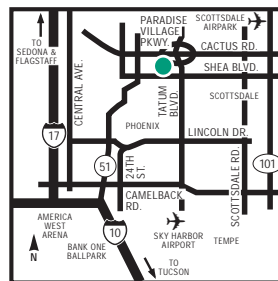

**EMBASSY SUITES
HOTELS®**

Embassy Suites Phoenix - Scottsdale

4415 East Paradise Village Parkway, Phoenix, Arizona, United States
85032
Tel: 1-602-765-5800, Fax: 1-602-765-5890

OUR HOTEL

Escape to an enchanting desert oasis in Paradise Valley at the Embassy Suites Phoenix - Scottsdale hotel where the comfort of our guest room accommodations and exceptional location join to produce an outstanding golf resort experience.

HOW TO GET HERE

Airport shuttles are available through Desert Coach Transportation at (800) 905-9101. From Sky Harbor Airport - Take I-10 West one mile. Go north on Hwy 51 Squaw Peak Parkway for nine miles. Exit 10 off 51 - Cactus Rd. East - Turn right. Drive 1 1/4 miles to Paradise Village Parkway West. Go right on Paradise Village Pkwy West and hotel is 1/4 mile on the right.

POINTS OF INTEREST

(continued)

Paradise Valley Mall
racetracks nearby
shopping
[\[click to view more...\]](#)

LOCAL DINING

Red Lobster
Outback Steakhouse
La Parrilla Suiza
Lagerfelds
Olive Garden
Ruby Tuesday
Z Tejas