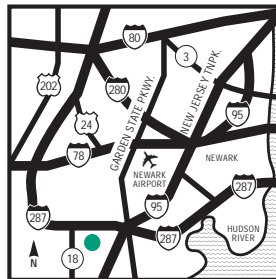

EMBASSY SUITES
HOTELS®

Embassy Suites Piscataway - Somerset

121 Centennial Avenue, Piscataway, New Jersey, United States 08854
Tel: 1-732-980-0500, Fax: 1-732-980-9473

OUR HOTEL

Welcome to the Embassy Suites Piscataway-Somerset Hotel! Our luxurious all-suite hotel is centrally located in Piscataway, New Jersey neighboring Somerset, New Brunswick, and Bridgewater.

HOW TO GET HERE

To get to this Hotel New Jersey Somerset, take the NJ Turnpike to exit 10, take Route 287 North approx. 11 miles to exit 9 (River Road) Highland Park. Make left off exit and proceed to jughandle turn on right hand side labled Centennial Avenue. Take Centennial Ave quarter mile and turn left at first traffic light into our parking lot.

WHAT TO DO AND WHERE TO GO

Our luxurious all-suite hotel is centrally located in Piscataway, New Jersey neighboring Somerset, New Brunswick, and Bridgewater. Our newly renovated Embassy Suites Hotel is located near many New Jersey area attractions . We offer a variety of amenities and vacation packages to suit all ages and tastes.

POINTS OF INTEREST

(continued)

Philadelphia
New York City
Rutgers University
Bridgewater Sports Arena - Home of
Downtown New Brunswick
Bridgewater Business District
City Center
Flemington Outlets
Princeton University
Camden Aquarium
Sesame Place
Atlantic City
[\[click to view more...\]](#)