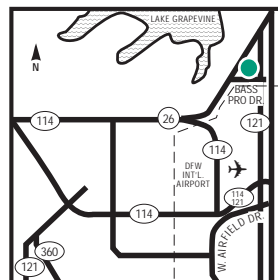

### HOW TO GET HERE

From Dallas- take I-35 North to I-635 West, exit Bass Pro Drive. Take a left onto Bass Pro Drive and proceed over overpass and hotel is located on the right hand side.