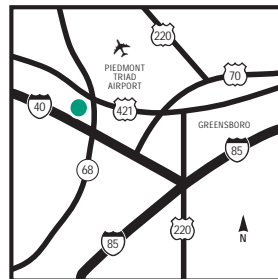

Embassy Suites Greensboro - Airport

204 Centreport Drive, Greensboro, North Carolina, United States 27409

Tel: 1-336-668-4535, Fax: 1-336-668-3901

EMBASSY SUITES
HOTELS®

OUR HOTEL

Centrally located in North Carolina, the Embassy Suites Greensboro - Airport hotel is the perfect destination. The hotel is situated close to Downtown Greensboro and is only three miles from the Piedmont Triad International Airport.

HOW TO GET HERE

From Charlotte, NC: Take 1-85 North to I-40 West. Take Exit 210 (Airport Exit). Turn right at the bottom of the exit onto HWY 68 North. Go to 1st stoplight. Turn left onto Triad Center Drive. The hotel driveway is immediately on the left. *From Western N.C.: Take I-40 East to Exit 210 (Airport Exit). Turn left at the light onto HWY 68 North. Go to 2nd light. Turn left onto Triad Center Drive. Hotel Driveway is immediately on the left.

POINTS OF INTEREST

- Belair Golf Course
- Bennett College
- Celebration Station
- Emerald Pointe Water Park
- Four Seasons Mall
- Greensboro Coliseum
- [\[click to view more...\]](#)

WHAT TO DO AND WHERE TO GO

POINTS OF INTEREST

(continued)

- Guilford College
 - Guilford Courthouse Battlefield
 - High Point University
 - Jamestown Golf Course
 - Koury Convention Center
 - NC A&T; State University
 - Oak Hollow Mall
 - Oakhollow Golf Course
 - Old Salem
 - University of NC at Greensboro
- [\[click to view more...\]](#)