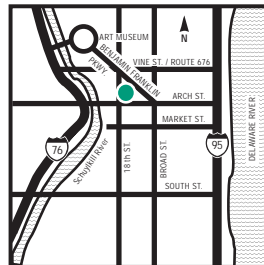

HOW TO GET HERE

From I-676 West: Follow I-676 to the Benjamin Franklin Parkway Exit. Make a right onto 22nd Street off of the exit and follow 1/2 block to the Benjamin Franklin Parkway. Turn right onto the Parkway around Logan Circle, remaining in the outside lane. The hotel will be at the corner of 18th Street and the Parkway *

From I-676 East: Follow I-676 East to the Benjamin Franklin Parkway Exit. Continue onto Winter Street off of the exit and follow it to the Benjamin Franklin Parkway. Make a right onto the Parkway and follow it around the Logan Circle, remaining in the outside lane. The hotel will be on the corner of 18th Street and the Parkway. * From the Airport, Washing and all points via I-95: Take I-95 North past the Philadelphia International Airport to I-676 West (Exit 22). (Follow the directions above from I-676 West).

WHAT TO DO AND WHERE TO GO

The Embassy Suites Philadelphia - Center City hotel is centrally located in downtown Philadelphia, surrounded by museums, major corporations, hospitals, universities, local attractions, restaurants, and shopping outlets. Philadelphia Zoo, Franklin Institute, Liberty Bell, Independence Hall and the Philadelphia Museum of Art are all close by to the hotel, and provide a fantastic day out on the town. For business guests, we have well over a dozen major company offices within 12 blocks of the hotel. These include AMTRAK, Glaxosmithkline, IBM, KPMG, and many more. Our Embassy Suites Philadelphia hotel is an ideal base for whatever you're here for.

POINTS OF INTEREST (continued)

Please Touch Museum
Walnut Street Shopping
Wachovia Center
Philadelphia Int'l. Airport
Philadelphia Zoo
University of Pennsylvania
Rodin Museum
The Franklin Institute
Center City
Pennsylvania Convention Center
Independence National Historical Pa
Wachovia Center & Spectrum
[\[click to view more...\]](#)