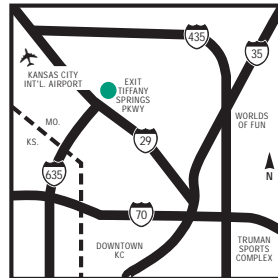

HOW TO GET HERE

2 miles south of junction I-29 and 435. East of I-29, Exit Tiffany Springs Parkway hotel is located on the East side of I-29.

WHAT TO DO AND WHERE TO GO

Whether you're visiting Kansas City to see the sights or to conduct a little business, you'll find yourself perfectly placed when staying at our Embassy Suites Kansas City - International Airport hotel. Our splendid location offers a wonderful blend between new and old - we're situated in a modern business community at the intersection of Interstate 29 and Tiffany Springs parkway as well as offering direct access to the quaint antique towns on the city outskirts. Furthermore, you'll find many recreational activities and attractions to thrill and entertain in the vicinity.

POINTS OF INTEREST

Capitol Federal Park at Sandstone
City Center
Country Club Plaza
Kansas City International Airport
Kansas Speedway
KCI Expo
[\[click to view more...\]](#)

MAKE A RESERVATION

FIND OUT MORE

**POINTS OF INTEREST
(continued)**

- Metro North Shopping Mall
- Power & Light District/KC Live
- Royals/Arrowhead Stadium
- Sprint Center
- Tiffany Greens Golf Course
- Worlds of Fun
- Zona Rosa
- [\[click to view more...\]](#)

MEETING SPACE

The desirable location of our Embassy Suites Kansas City - International Airport hotel, in close proximity to the Kansas City International Airport and numerous local businesses, immediately suggests us as an ideal venue for meetings or special events in the city.