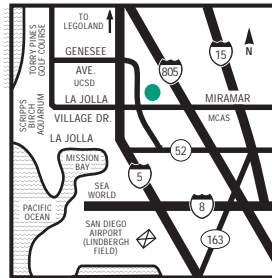

### HOW TO GET HERE

From Highway 5 (North or South): Exit La Jolla Village Drive, go east 1 mile and make left on Executive Way. Hotel is on right. From Highway 805 (North or South): Exit La Jolla Village Drive, go west 1/4 mile and make a right on Executive Way. Hotel is on right. From Highway 15 (North or South): Exit Miramar Road, go west 5 miles. At that point, Miramar Road will turn into La Jolla Village Drive. Continue on La Jolla Village Drive for 1/4 mile and make a right on Executive Way. Hotel is on right hand. From Highway 8: Take Highway 8 to Highway 805 North, exit La Jolla Village Drive, go west 1/4 mile, make right on Executive Way. Hotel is on right.

### POINTS OF INTEREST

- Balboa Park
- Beaches of La Jolla and Del Mar
- Birch Aquarium at Scripps
- Carlsbad Flower Gardens
- City Center
- Downtown La Jolla
- [\[click to view more...\]](#)

MAKE A RESERVATION

### POINTS OF INTEREST

(continued)

Downtown San Diego/Gaslamp District  
La Jolla Playhouse  
Old Town  
PETCO Park  
Qualcomm Stadium  
San Diego Convention Center  
San Diego Zoo  
Torrey Pines Golf Course  
UCSD  
Westfield Shopping Town  
Wild Animal Park  
[\[click to view more...\]](#)

### LOCAL DINING

Venice  
Westfield UTC Food Court  
Donovan's Steak and Chop House  
Cozymel's Coastal Mexican Grill  
Harry's American Bar and Grill  
Red Robin  
Flemings