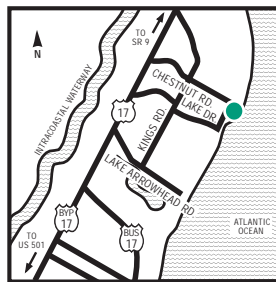

### Kingston Plantation Condos

9800 Queensway Boulevard, Myrtle Beach, South Carolina, United States  
29572  
Tel: 1-843-449-0006, Fax: 1-843-497-1017

### OUR HOTEL

Welcome to Kingston Plantation Condos , an oceanfront Myrtle Beach Resort. Kingston Plantation Condos is located on the north end of Myrtle Beach, South Carolina. The resort is just minutes from many Myrtle Beach attractions such as Broadway at the Beach, Bass Pro Shop, House of Blues, and Tanger Outlet Mall. The Myrtle Beach International Airport is only 12 miles away. Rees Jones designed course, Arcadian Shores Golf Course , is located on the resort and offers a variety of Myrtle Beach golf packages .

### HOW TO GET HERE

Directions from Myrtle Beach Airport: Leaving airport, turn right at first light onto Robert M. Grissom Parkway. Continue approximately 7 miles then merge onto Hwy 31 North. Follow Hwy 31 North for approximately 5 miles to Hwy 22 East. From Hwy 22 take the Kings Road exit, turning right at bottom of ramp. Follow Kings Road for 1.2 miles and the Kingston Plantation entrance is on the left.

### POINTS OF INTEREST (continued)

Brook Green Gardens  
Carolina Opry  
City Center  
Colonial Mall  
Hard Rock Amusement Park  
House of Blues  
Huntington Beach State Park  
Ripley Sea Aquarium  
Tanger Outlet  
Waccatee Zoo-Socastee  
[\[click to view more...\]](#)