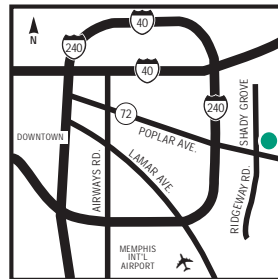

### OUR HOTEL

The Embassy Suites Memphis hotel is adjacent to the Regalia Shopping Center and is conveniently located in the East Memphis business sector near the I-240 and Poplar Avenue exchange.

### HOW TO GET HERE

From Airport: Take I-240E, go 9 miles, Exit 15a-Poplar Ave E/Germantown at 3rd light turn left on Shady Grove. From Downtown: Take Riverside Dr to I-55S, Exit to I-240E, go 10 miles, Exit 15a-Poplar Ave E/Germantown. At 3rd light turn left on Shady Grove. From Little Rock: Take I-40E, until it turns into I-240 West-Jackson MS Take Exit 15a Poplar Ave-Germantown left at third light Shady Grove. Hotel on right. From Nashville: Take I-40W, Exit I-240W-Jackson, Ms, go 4 miles, exit 15A-Poplar Ave E/Germantown. At 3rd light turn left Shady Grove. From Jackson, Ms: Take I-55N, Exit I-240E, go 10 miles, Exit 15A-Poplar Ave E/Germantown. At 3rd light turn left on Shady Grove.

### POINTS OF INTEREST

AutoZone Park - Home of the Memphis  
City Center  
FedEx Forum - Home of NBA Memphis G  
Graceland  
Hilton Hotels Corporate Office  
Memphis International Airport

### WHAT TO DO AND WHERE TO GO

Embassy Suites Memphis is located in East Memphis near I-240. Our hotel is in an ideal location for the business and leisure traveler. We are located in the heart of the East Memphis business district and surrounded by many restaurants. We are within 15 minutes to Memphis' major attractions, including Elvis Presley's Graceland, Beale Street, Civil Rights Museum, Liberty Bowl and much more. We are less than 10 minutes to the Mid-South's largest and most diverse collection of shopping malls and only 40 minutes to the exciting casino entertainment in Tunica, MS.