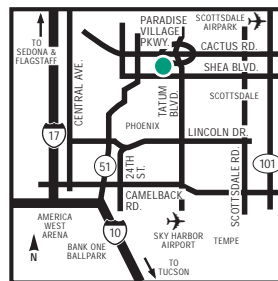

HOW TO GET HERE

Airport shuttles are available through Desert Coach Transportation at (800) 905-9101. From Sky Harbor Airport - Take I-10 West one mile. Go north on Hwy 51 Squaw Peak Parkway for nine miles. Exit 10 off 51 - Cactus Rd. East - Turn right. Drive 1 1/4 miles to Paradise Village Parkway West. Go right on Paradise Village Pkwy West and hotel is 1/4 mile on the right.

attractions
casinos
City Center
located on the Stonecreek Golf Club
nightlife
Old Town Scottsdale
[\[click to view more...\]](#)

MAKE A RESERVATION

FIND OUT MORE

EMBASSY SUITES
HOTELS®

Embassy Suites Phoenix - Scottsdale

POINTS OF INTEREST

(continued)

Paradise Valley Mall
racetracks nearby
shopping
[\[click to view more...\]](#)

LOCAL DINING

Red Lobster
Outback Steakhouse
La Parrilla Suiza
Lagerfelds
Olive Garden
Ruby Tuesday
Z Tejas