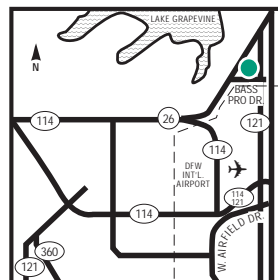

HOW TO GET HERE

From Dallas- take I-35 North to I-635 West, exit Bass Pro Drive. Take a left onto Bass Pro Drive and proceed over overpass and hotel is located on the right hand side.

IN-HOTEL DINING

Sportman's Club Bar & Grill
Cooked-to-Order Breakfast
Manager's Reception

LOCAL BUSINESSES

Honeywell
Mohawk Southwest
Dairy Farmers of America
Computer Science
Allstate Insurance
[\[click to view more...\]](#)

WHAT TO DO AND WHERE TO GO

Located in Grapevine Texas, we are next to major freeways 635, 114, and 121, giving you access to Grapevine, Fort Worth and Dallas attractions and nightlife. The Embassy Suites Dallas - DFW Airport North Outdoor World hotel and Bass Pro Shop complex is just 1.5 miles north of the DFW International Airport, off Highway 121 and a complimentary shuttle service is available 24-hours to and from the DFW Airport for overnight guests. Grapevine Mills Mall is located just behind our Dallas hotel where 200 shops and restaurants await you. Just a short drive away is the Texas Stadium, Ball Park in Arlington, and the Texas Motor Speedway.