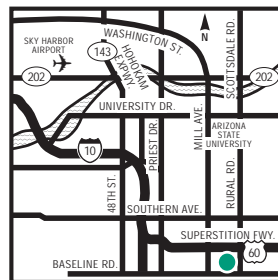

HOW TO GET HERE

FROM I-10 East- Take the Superstition Fwy.-US 60 East- second exit which is Rural Rd. The hotel is on the southwest corner - right side.

IN-HOTEL DINING

Cooked-to-Order Breakfast
Manager's Reception

WHAT TO DO AND WHERE TO GO

The Embassy Suites Phoenix-Tempe hotel is located only 6 miles from Phoenix International Airport (PHX), and just a short distance from the best shopping, restaurants, local attractions, and many of the finest golf courses that Phoenix East Valley, Arizona has to offer.