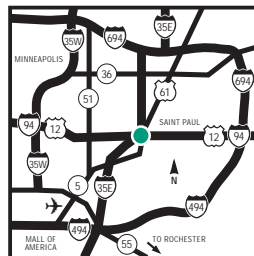

TABLE OF CONTENTS

2 Embassy Suites St. Paul - Downtown

ICON KEY

Embassy Suites St. Paul - Downtown

175 East 10th Street, Saint Paul, Minnesota, United States 55101

Tel: 1-651-224-5400, Fax: 1-651-224-0957

EMBASSY SUITES
HOTELS®

HOW TO GET HERE

From North: 35E South to 10th Street & Wacouta exit, follow 10th Street to the hotel. From South: 35E North to 11th Street Exit. 6 Blocks to Jackson Street, right on Jackson to 10th Street. From West: Take 94 East to 10th St. Exit, follow to Cedar Street. Right on Cedar, and an immediate left back onto 10th. Continue onto the hotel. From East: 94 West to 12th Street/State Capitol Exit. Left on Jackson. Go 2 blocks & take left on 10th Street.

WHAT TO DO AND WHERE TO GO

The Embassy Suites Saint Paul is centrally located at the corner of 10th Street and Jackson Street, just off highways 94 and 35E. We offer easy access to any of the city's rich selection of historic and entertainment options. Xcel Energy Center is just blocks away from our downtown St. Paul hotel. Music, Sports and Entertainment events happen year round including the Minnesota Wild Hockey . Cheer on your favorite musician or sports team! The Science Museum of Minnesota offers hands on educational exhibits for everyone and also has the Omni Theatre, which will keep you on the edge of your seat. Mall of America : The largest fully enclosed retail and family entertainment complex in the United States. Over 400 specialty stores, Nickelodeon Universe and Water Park of America. Ordway Music Theatre: Broadway musicals and entertainment just blocks away. Visit Cork's Pub for a relaxing after dinner drink.

POINTS OF INTEREST

- 3M
- State Capitol
- Minnesota Historical Center
- Mall of America
- Lawson Software
- Science Museum of Minnesota
- [\[click to view more...\]](#)

MAKE A RESERVATION

FIND OUT MORE

EMBASSY SUITES
HOTELS®