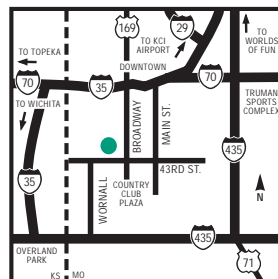

OUR HOTEL

Welcome to the Embassy Suites Kansas City - Plaza hotel in Kansas City, Missouri. We are located within 25 minutes of Kansas City International Airport, 10 minutes from Kansas City Downtown Airport and within walking distance of the beautiful Country Club Plaza and one block from Historic Westport .

HOW TO GET HERE

City Center Downtown South on Main Street toward @ 12th Street, turn right onto W 43rd Street hotel is located on right hand side

WHAT TO DO AND WHERE TO GO

The Embassy Suites Kansas City - Plaza hotel is located near a range of popular area attractions. We're situated three and a half blocks from the Country Club Plaza, a historic shopping and dining district, and two blocks from Historic Westport, Kansas City's number one destination for nightlife. So you'll always be able to find something interesting to do in the local area. Corporate travelers will also find us situated near local companies, like Hallmark Cards and IBM. Better still, we provide local area transportation for our guests within a two mile radius of the hotel.

POINTS OF INTEREST (continued)

Nelson Atkins Art Museum
Children's Mercy Hospital
Nebraska Furniture Mart
City Center
Kansas City International Airport
Kansas Speedway
Swope Park Zoo
Cabela's
Hallmark Visitors Center
Shook Hardy and Bacon
Woodland Horse Racing restaurants
[\[click to view more...\]](#)

LOCAL DINING

Jack Stack Barbeque
The Cheesecake Factory
Ruth's Chris Steakhouse
Houstons Restaurant
Figlio The Italian Restaurant
Plaza III The Steakhouse
McCormick and Schmick's
The Capital Grille
P.F. Chang's China Bistro