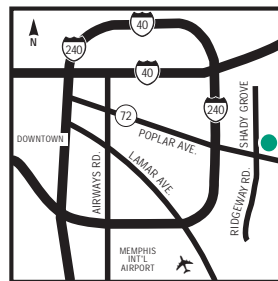

**EMBASSY SUITES
HOTELS®**

Embassy Suites Memphis

1022 South Shady Grove Road, Memphis, Tennessee, United States
38120

Tel: 1-901-684-1777, Fax: 1-901-685-7702

OUR HOTEL

The Embassy Suites Memphis hotel is adjacent to the Regalia Shopping Center and is conveniently located in the East Memphis business sector near the I-240 and Poplar Avenue exchange.

HOW TO GET HERE

From Airport: Take I-240E, go 9 miles, Exit 15a-Poplar Ave E/Germantown at 3rd light turn left on Shady Grove. From Downtown: Take Riverside Dr to I-55S, Exit to I-240E, go 10 miles, Exit 15a-Poplar Ave E/Germantown. At 3rd light turn left on Shady Grove. From Little Rock: Take I-40E, until it turns into I-240 West-Jackson MS Take Exit 15a Poplar Ave-Germantown left at third light Shady Grove. Hotel on right. From Nashville: Take I-40W, Exit I-240W-Jackson, Ms, go 4 miles, exit 15A-Poplar Ave E/Germantown. At 3rd light turn left Shady Grove. From Jackson, Ms: Take I-55N, Exit I-240E, go 10 miles, Exit 15A-Poplar Ave E/Germantown. At 3rd light turn left on Shady Grove.

POINTS OF INTEREST

AutoZone Park - Home of the Memphis
City Center
FedEx Forum - Home of NBA Memphis G
Graceland
Hilton Hotels Corporate Office
Memphis International Airport

WHAT TO DO AND WHERE TO GO

Embassy Suites Memphis is located in East Memphis near I-240. Our hotel is in an ideal location for the business and leisure traveler. We are located in the heart of the East Memphis business district and surrounded by many restaurants. We are within 15 minutes to Memphis' major attractions, including Elvis Presley's Graceland, Beale Street, Civil Rights Museum, Liberty Bowl and much more. We are less than 10 minutes to the Mid-South's largest and most diverse collection of shopping malls and only 40 minutes to the exciting casino entertainment in Tunica, MS.