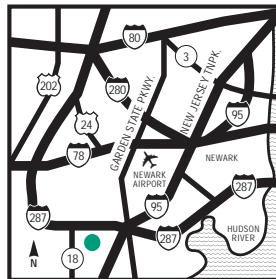

EMBASSY SUITES
HOTELS®

Embassy Suites Piscataway - Somerset

121 Centennial Avenue, Piscataway, New Jersey, United States 08854
Tel: 1-732-980-0500, Fax: 1-732-980-9473

OUR HOTEL

Welcome to the Embassy Suites Piscataway-Somerset Hotel! Our luxurious all-suite hotel is centrally located in Piscataway, New Jersey neighboring Somerset, New Brunswick, and Bridgewater.

HOW TO GET HERE

To get to this Hotel New Jersey Somerset, take the NJ Turnpike to exit 10, take Route 287 North approx. 11 miles to exit 9 (River Road) Highland Park. Make left off exit and proceed to jughandle turn on right hand side labled Centennial Avenue. Take Centennial Ave quarter mile and turn left at first traffic light into our parking lot.

WHAT TO DO AND WHERE TO GO

Our luxurious all-suite hotel is centrally located in Piscataway, New Jersey neighboring Somerset, New Brunswick, and Bridgewater. Our newly renovated Embassy Suites Hotel is located near many New Jersey area attractions . We offer a variety of amenities and vacation packages to suit all ages and tastes.

POINTS OF INTEREST

(continued)

Camden Aquarium
Crayola Factory
Hershey Park
Mountain Creek Ski Resort and Water
New Brunswick Restaurants
Meadowlands Sport Complex
New Brunswick Theaters
Bronx Zoo
Delaware Water Gap
Dorney Park & Hershey Park
Rutgers University
Bridgewater Business District
[\[click to view more...\]](#)