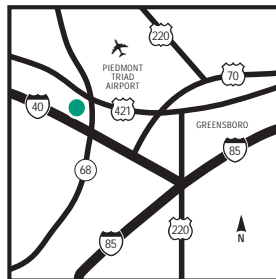

Embassy Suites Greensboro - Airport

204 Centreport Drive, Greensboro, North Carolina, United States 27409
Tel: 1-336-668-4535, Fax: 1-336-668-3901

EMBASSY SUITES
HOTELS®

OUR HOTEL

Centrally located in North Carolina, the Embassy Suites Greensboro - Airport hotel is the perfect destination. The hotel is situated close to Downtown Greensboro and is only three miles from the Piedmont Triad International Airport.

HOW TO GET HERE

From Charlotte, NC: Take 1-85 North to I-40 West. Take Exit 210 (Airport Exit). Turn right at the bottom of the exit onto HWY 68 North. Go to 1st stoplight. Turn left onto Triad Center Drive. The hotel driveway is immediately on the left. *From Western N.C.: Take I-40 East to Exit 210 (Airport Exit). Turn left at the light onto HWY 68 North. Go to 2nd light. Turn left onto Triad Center Drive. Hotel Driveway is immediately on the left.