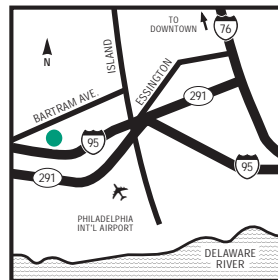

EMBASSY SUITES
HOTELS®

OUR HOTEL

The Embassy Suites Philadelphia - Airport Hotel is located less than one mile from the Philadelphia International Airport -PHL, just 4 miles from Sports and Entertainment complex, including the home of the 2008 World Series champion Philadelphia Phillies, and only 6 miles from local attractions in the Philadelphia City Center, easily accessible by a short train ride on the SEPTA R1 line.

HOW TO GET HERE

Traveling from the North, follow I-95 South towards the Philadelphia International Airport and use exit #12B, Cargo City. At the stop light, turn right. We will be on your right hand side. Traveling from the South, follow I-95 North towards the Philadelphia International Airport and use exit #10, Cargo City. Proceed forward and at the first light, turn left onto Bartram Avenue. Travel one mile and we will be on your right hand side.

WHAT TO DO AND WHERE TO GO

The Embassy Suites Philadelphia - Airport hotel is located just a mile from the Philadelphia International Airport and is fantastic for both business and leisure guests. Sports fans will be delighted at our proximity to the homes of some of Philadelphia's best pro baseball, football, ice hockey and basketball teams, as well as the nearby sport and recreation complex. Visit downtown Philadelphia and enjoy the array of shopping, dining and entertainment attractions. There are some superb museums, as well as the famous Penn's Landing, where the state's founder was rumored to have landed in 1682.

POINTS OF INTEREST

(continued)

Franklin Institute
Saints Peter and Paul Cathedral
Philadelphia Museum of Art
Penn's Landing
Philadelphia International Airport
Wachovia Spectrum
Reading Terminal Market
Independence Mall
Drexel University
Citizens Bank Park
University of Pennsylvania
Ice Works Skating Rink