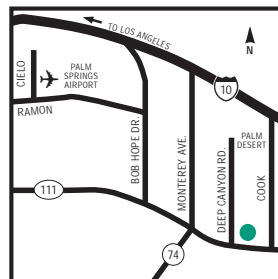

OUR HOTEL

Welcome to the Embassy Suites Palm Desert hotel - where outstanding accommodations and superb hospitality await you in the heart of beautiful Palm Desert, California!

HOW TO GET HERE

From Los Angeles: Take I-10 East for about 2.5 hours. Exit Cook Street and turn right. Continue for 5 miles to Highway 111 and make another right. The hotel is two stop lights down on the right side. From San Diego: Take Interstate 15 North to join Interstate 215. Continue north to State Highway 60 East. Continue to Interstate 10 East to Desert Area. Exit Cook Street and turn right. Continue for 5 miles to Highway 111 and make another right. The hotel is two stop lights down on the right side. From Phoenix (AZ): Take Interstate 10 West for about 5 hours. Exit Cook Street and turn left. Continue for 5 miles to Highway 111 and make a right. The hotel is two stop lights down on the right side.