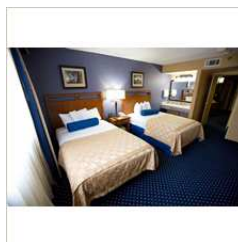

SUITE DESCRIPTION

Guests staying at the Embassy Suites Austin-Central hotel can expect both comfort and style in our hotel accommodations. Each Austin hotel suite is beautifully decorated with a private bedroom and spacious living room with a double size sofa bed.