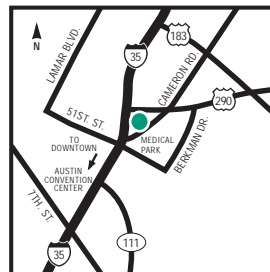

HOW TO GET HERE

From IH 35 South (San Antonio Area) - Heading north on IH-35, take Exit 238A/RM 2222/Koenig Lane exit and stay on Access Road going north. Hotel is just north of Capital Plaza Shopping Center on the right. From IH 35 North (Dallas Area) -Heading south on IH-35, exit Hwy 290 East/RM 2222/Koenig Lane and stay on the right side of the exit ramp toward RM 2222. Go through light at Hwy 290/RM 2222 and stay in left lane of access road. Take 51st St. turnaround and stay on access road heading north on IH-35. Hotel is on right, just north of Capital Plaza Shopping Center on the right.

POINTS OF INTEREST

(continued)

Downtown Austin
Downtown Warehouse District
Highland Mall
Laguna Gloria Art Museum
Lake Travis
Norris Conference Center
Prime Outlets — Round Rock
Restaurants
Samsung
shops