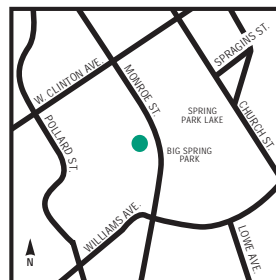

### HOW TO GET HERE

From North or South on I-65 take exit 340, I-565 toward Huntsville. After approximately 20 miles, exit 19-C Downtown, Washington St., Jefferson St. At the bottom of the exit ramp, turn right onto Jefferson St. At first stop light, turn right onto Monroe St. Follow Monroe St. past the Convention Center you will see the hotel on your right. Continue to the right on Monroe St. Turn right into the hotel.