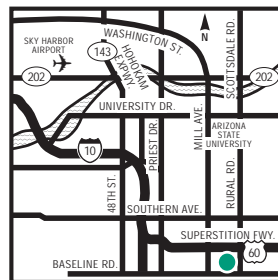

### HOW TO GET HERE

FROM I-10 East- Take the Superstition Fwy.-US 60 East- second exit which is Rural Rd. The hotel is on the southwest corner - right side.

### WHAT TO DO AND WHERE TO GO

The Embassy Suites Phoenix-Tempe hotel is located only 6 miles from Phoenix International Airport (PHX), and just a short distance from the best shopping, restaurants, local attractions, and many of the finest golf courses that Phoenix East Valley, Arizona has to offer.