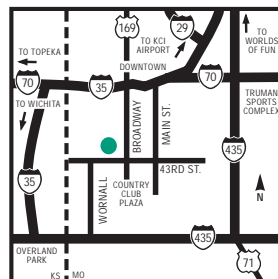

Embassy Suites Kansas City - Plaza

220 West 43rd Street, Kansas City, Missouri, United States 64111

Tel: 1-816-756-1720, Fax: 1-816-756-3260

EMBASSY SUITES
HOTELS®

OUR HOTEL

Welcome to the Embassy Suites Kansas City - Plaza hotel in Kansas City, Missouri. We are located within 25 minutes of Kansas City International Airport, 10 minutes from Kansas City Downtown Airport and within walking distance of the beautiful Country Club Plaza and one block from Historic Westport .

HOW TO GET HERE

City Center Downtown South on Main Street toward @ 12th Street, turn right onto W 43rd Street hotel is located on right hand side

WHAT TO DO AND WHERE TO GO

The Embassy Suites Kansas City - Plaza hotel is located near a range of popular area attractions. We're situated three and a half blocks from the Country Club Plaza, a historic shopping and dining district, and two blocks from Historic Westport, Kansas City's number one destination for nightlife. So you'll always be able to find something interesting to do in the local area. Corporate travelers will also find us situated near local companies, like Hallmark Cards and IBM. Better still, we provide local area transportation for our guests within a two mile radius of the hotel.

POINTS OF INTEREST (continued)

Sprint Center
Riverboat Casinos
Starlight Theatre
Kemper Arena
upscale shopping
Worlds of Fun
Worlds Of Fun/Oceans of Fun
Kansas City Convention and Entertai
Science City
Harrah's Riverboat Casino
AARP
Country Club Plaza
[\[click to view more...\]](#)

LOCAL DINING

Jack Stack Barbeque
The Cheesecake Factory
Ruth's Chris Steakhouse
Houstons Restaurant
Figlio The Italian Restaurant
Plaza III The Steakhouse
McCormick and Schmick's
The Capital Grille
P.F. Chang's China Bistro