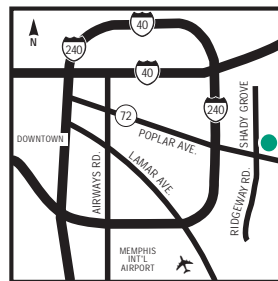

EMBASSY SUITES
HOTELS®

Embassy Suites Memphis

1022 South Shady Grove Road, Memphis, Tennessee, United States
38120

Tel: 1-901-684-1777, Fax: 1-901-685-8185

OUR HOTEL

The Embassy Suites Memphis hotel is adjacent to the Regalia Shopping Center and is conveniently located in the East Memphis business sector near the I-240 and Poplar Avenue exchange.

HOW TO GET HERE

From Airport: Take I-240E, go 9 miles, Exit 15a-Poplar Ave E/Germantown at 3rd light turn left on Shady Grove. From Downtown: Take Riverside Dr to I-55S, Exit to I-240E, go 10 miles, Exit 15a-Poplar Ave E/Germantown. At 3rd light turn left on Shady Grove. From Little Rock: Take I-40E, until it turns into I-240 West-Jackson MS Take Exit 15a Poplar Ave-Germantown left at third light Shady Grove. Hotel on right. From Nashville: Take I-40W, Exit I-240W-Jackson, Ms, go 4 miles, exit 15A-Poplar Ave E/Germantown. At 3rd light turn left Shady Grove. From Jackson, Ms: Take I-55N, Exit I-240E, go 10 miles, Exit 15A-Poplar Ave E/Germantown. At 3rd light turn left on Shady Grove.

POINTS OF INTEREST

AutoZone Park - Home of the Memphis
City Center
FedEx Forum - Home of NBA Memphis G
Graceland
Hilton Hotels Corporate Office
Memphis International Airport

WHAT TO DO AND WHERE TO GO

Embassy Suites Memphis is located in East Memphis near I-240. Our hotel is in an ideal location for the business and leisure traveler. We are located in the heart of the East Memphis business district and surrounded by many restaurants. We are within 15 minutes to Memphis' major attractions, including Elvis Presley's Graceland, Beale Street, Civil Rights Museum, Liberty Bowl and much more. We are less than 10 minutes to the Mid-South's largest and most diverse collection of shopping malls and only 40 minutes to the exciting casino entertainment in Tunica, MS.