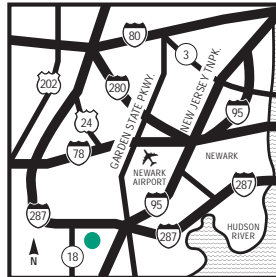

EMBASSY SUITES
HOTELS®

Embassy Suites Piscataway - Somerset

121 Centennial Avenue, Piscataway, New Jersey, United States 08854
Tel: 1-732-980-0500, Fax: 1-732-980-9473

OUR HOTEL

Welcome to the Embassy Suites Piscataway-Somerset Hotel! Our luxurious all-suite hotel is centrally located in Piscataway, New Jersey neighboring Somerset, New Brunswick, and Bridgewater.

HOW TO GET HERE

To get to this Hotel New Jersey Somerset, take the NJ Turnpike to exit 10, take Route 287 North approx. 11 miles to exit 9 (River Road) Highland Park. Make left off exit and proceed to jughandle turn on right hand side labled Centennial Avenue. Take Centennial Ave quarter mile and turn left at first traffic light into our parking lot.

WHAT TO DO AND WHERE TO GO

Our luxurious all-suite hotel is centrally located in Piscataway, New Jersey neighboring Somerset, New Brunswick, and Bridgewater. Our newly renovated Embassy Suites Hotel is located near many New Jersey area attractions . We offer a variety of amenities and vacation packages to suit all ages and tastes.

POINTS OF INTEREST

- Short Hill Mall
- outlet shopping
- City Center
- Bridgewater Commons Mall
- Bridgewater Sports Arena - Home of Hershey Park
- [\[click to view more...\]](#)

[MAKE A RESERVATION](#)