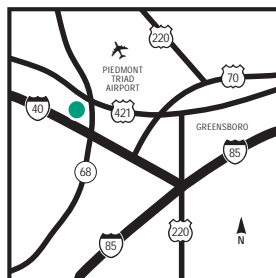

### OUR HOTEL

Centrally located in North Carolina, the Embassy Suites Greensboro - Airport hotel is the perfect destination. The hotel is situated close to Downtown Greensboro and is only three miles from the Piedmont Triad International Airport.

### HOW TO GET HERE

From Charlotte, NC: Take 1-85 North to I-40 West. Take Exit 210 (Airport Exit). Turn right at the bottom of the exit onto HWY 68 North. Go to 1st stoplight. Turn left onto Triad Center Drive. The hotel driveway is immediately on the left. \*From Western N.C.: Take I-40 East to Exit 210 (Airport Exit). Turn left at the light onto HWY 68 North. Go to 2nd light. Turn left onto Triad Center Drive. Hotel Driveway is immediately on the left.