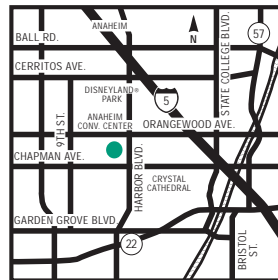

TABLE OF CONTENTS

2 Embassy Suites Anaheim - South

ICON KEY

Embassy Suites Anaheim - South

11767 Harbor Boulevard, Garden Grove, California, United States 92840
Tel: 1-714-539-3300, Fax: 1-714-539-4600

EMBASSY SUITES
HOTELS®

OUR HOTEL

#1 Family-friendly Anaheim Hotel near Disneyland® Park

HOW TO GET HERE

From John Wayne Airport/Orange County (SNA):
Follow airport signs to CA-55N. Take CA-55N to I-5N. Exit Chapman Avenue (left turn). Travel 2 miles, turn right on Harbor Boulevard. Hotel is on the left (Hotel Drive).

LOCAL BUSINESSES

- Boeing
- GE
- Hewlett-Packard

POINTS OF INTEREST

- Disneyland® Park
- Downtown Disney® District
- Angels Stadium
- Crystal Cathedral
- Honda Center
- Knott's Berry Farm
- [\[click to view more...\]](#)

POINTS OF INTEREST (continued)

Medieval Times
The Block of Orange
The Grove of Anaheim
[\[click to view more...\]](#)

LOCAL DINING

California Pizza Kitchen
Bucca di Beppo
PF Chang Chinese Bistro
The Cheesecake Factory
Bubba Gump Shrimp Co.
McCormick & Schmick's
Roys Restaurant