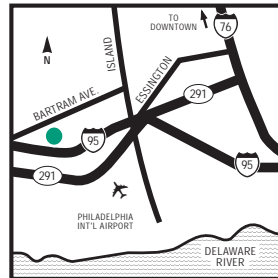

## Embassy Suites Philadelphia - Airport

9000 Bartram Avenue, Philadelphia, Pennsylvania, United States 19153

Tel: 1-215-365-4500, Fax: 1-215-365-3195

EMBASSY SUITES  
HOTELS®

### OUR HOTEL

The Embassy Suites Philadelphia - Airport Hotel is located less than one mile from the Philadelphia International Airport -PHL, just 4 miles from Sports and Entertainment complex, including the home of the 2008 World Series champion Philadelphia Phillies, and only 6 miles from local attractions in the Philadelphia City Center, easily accessible by a short train ride on the SEPTA R1 line.

### HOW TO GET HERE

Traveling from the North, follow I-95 South towards the Philadelphia International Airport and use exit #12B, Cargo City. At the stop light, turn right. We will be on your right hand side. Traveling from the South, follow I-95 North towards the Philadelphia International Airport and use exit #10, Cargo City. Proceed forward and at the first light, turn left onto Bartram Avenue. Travel one mile and we will be on your right hand side.

### POINTS OF INTEREST

Kimmell Center of Performing Arts  
Philadelphia International Airport  
Harrah's Casino  
Drexel University  
Philadelphia Museum of Art  
Liberty Bell  
[\[click to view more...\]](#)