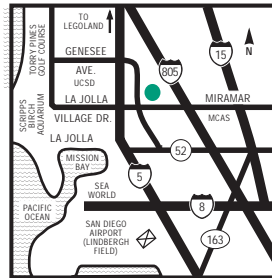

HOW TO GET HERE

From Highway 5 (North or South): Exit La Jolla Village Drive, go east 1 mile and make left on Executive Way. Hotel is on right. From Highway 805 (North or South): Exit La Jolla Village Drive, go west 1/4 mile and make a right on Executive Way. Hotel is on right. From Highway 15 (North or South): Exit Miramar Road, go west 5 miles. At that point, Miramar Road will turn into La Jolla Village Drive. Continue on La Jolla Village Drive for 1/4 mile and make a right on Executive Way. Hotel is on right hand. From Highway 8: Take Highway 8 to Highway 805 North, exit La Jolla Village Drive, go west 1/4 mile, make right on Executive Way. Hotel is on right.

POINTS OF INTEREST

- Balboa Park
- Beaches of La Jolla and Del Mar
- Birch Aquarium at Scripps
- Carlsbad Flower Gardens
- City Center
- Downtown La Jolla
- [\[click to view more...\]](#)

[MAKE A RESERVATION](#)