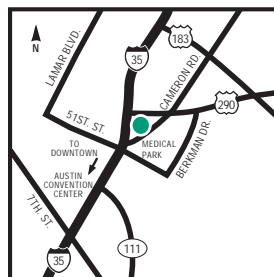

IN-HOTEL DINING

Lynx Steakhouse Restaurant
Cooked-to-Order Breakfast
Manager's Reception

HOW TO GET HERE

From IH 35 South (San Antonio Area) - Heading north on IH-35, take Exit 238A/RM 2222/Koenig Lane exit and stay on Access Road going north. Hotel is just north of Capital Plaza Shopping Center on the right. From IH 35 North (Dallas Area) -Heading south on IH-35, exit Hwy 290 East/RM 2222/Koenig Lane and stay on the right side of the exit ramp toward RM 2222. Go through light at Hwy 290/RM 2222 and stay in left lane of access road. Take 51st St. turnaround and stay on access road heading north on IH-35. Hotel is on right, just north of Capital Plaza Shopping Center on the right.

WHAT TO DO AND WHERE TO GO

From our prime location at Hwy IH-35 North and Hwy 290 East, we are just minutes away from Austin's prominent businesses, the Texas State Capitol, University of Texas, and the Austin Convention Center.

POINTS OF INTEREST

(continued)

- Downtown Warehouse District
- Highland Mall
- Laguna Gloria Art Museum
- Lake Travis
- Norris Conference Center
- Prime Outlets — Round Rock
- Restaurants
- Samsung shops
- [\[click to view more...\]](#)